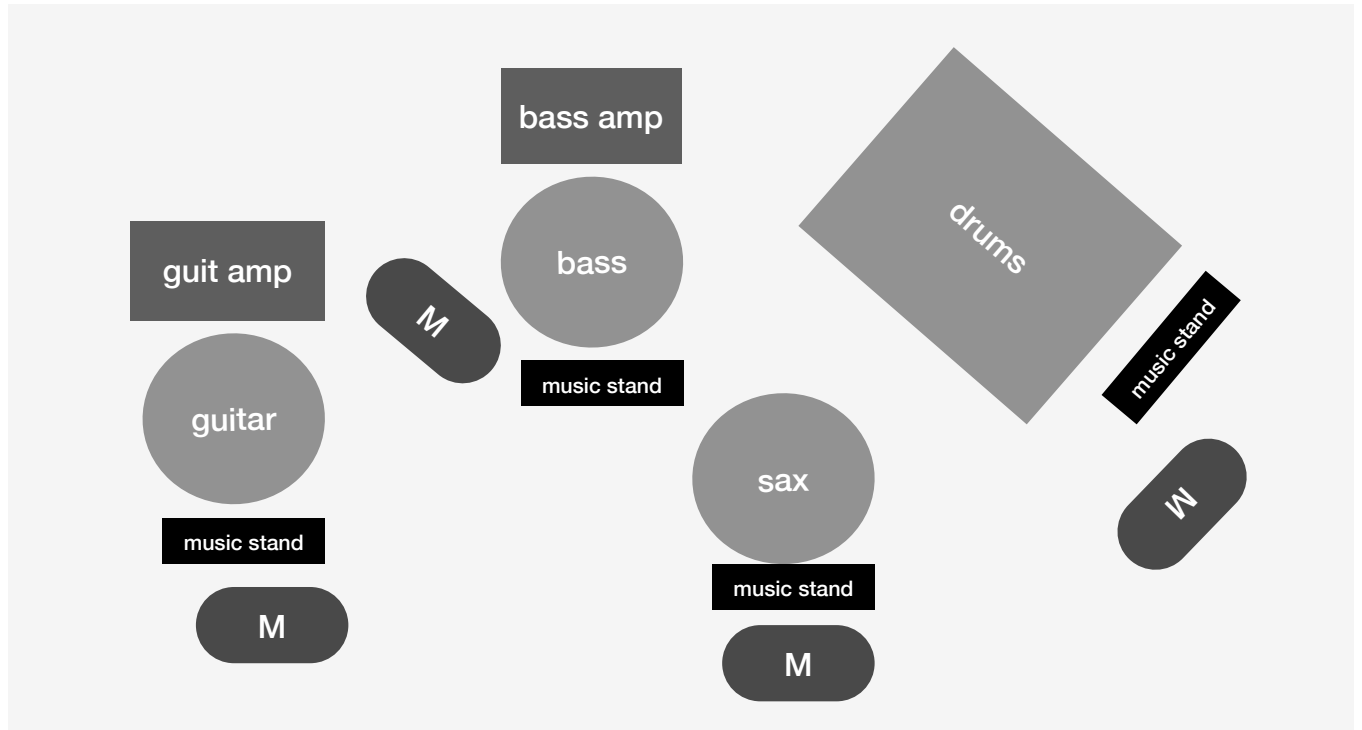

VICTORIA MOZALEVSKAYA TRIO feat. DIMITRI HOWALD

LINE-UP

Victoria Mozalevskaya - tenor und sopran saxophone

Dimitri Howald – guitar

Thomas Dürst - double bass

Pius Baschnagel - drums

STAGEPLAN

SOUND/BACKLINE DETAILS

Saxophone	1x microphone for tenor and sopran sax 1x microphone for announcement 1x monitor 1x music stand
Guit	1x guit amp (preferably Fender 65 Deluxe Reverb, Fender Twin Reverb or Polytone) 1x monitor 1x music stand
Double bass	1x bass amp 1x monitor 1x music stand
Drums	1x drumset (18 inch bassdrum, 12 & 14 inch toms, snare, 2 cymbal stands) 1x monitor 1x music stand