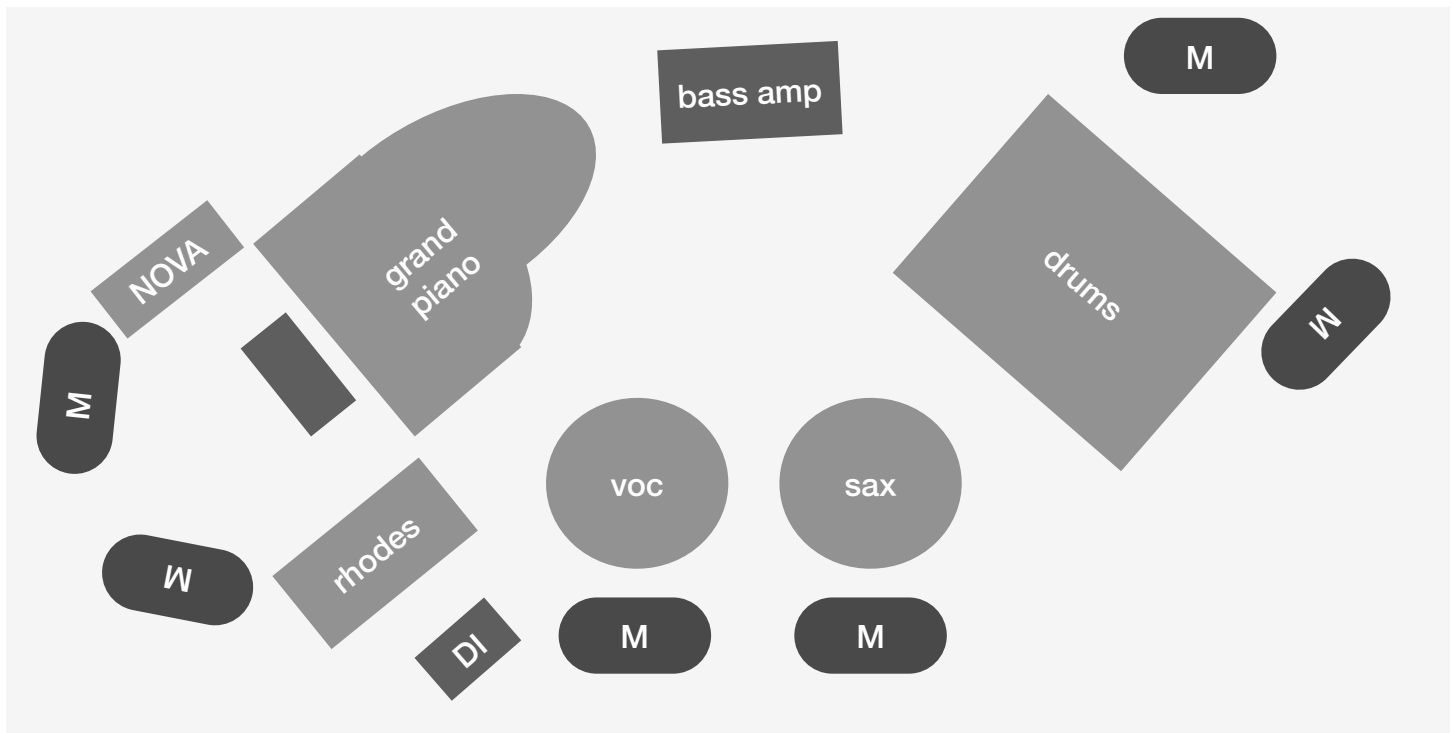

FRAME.out by VICTORIA MOZALEVSKAYA

LINE-UP

Victoria Mozalevskaya - tenor und sopran saxophone

Song Yi Jeon – vocal

David Tixier - piano, synth

Lada Obradovic - drums

STAGEPLAN

SOUND/BACKLINE DETAILS

Saxophone	2x microphone stand 1x microphone for tenor sax 1x microphone for sopran sax 1x microphone for announcement 1x monitor
Vocal	2x microphone stand 1x DI box 1x Mic (for 2nd mic without effect) 1x XLR 1x monitor
Drums	Lada brings her own drums, cymbals and carpet. She will need: 2x monitors microphones for: 18"x14" Bass Drum 12"x8" Rack Tom 14"x12" Floor Tom 16"x14" Floor Tom 14"x7" Snare Drum 12"x5" Snare Drum 14"x5" STAR Reserve Solid Maple (TLM145SOMP)
Piano	1x grand piano 1x rhodes 1x bass amp 1x DI box 2x monitors